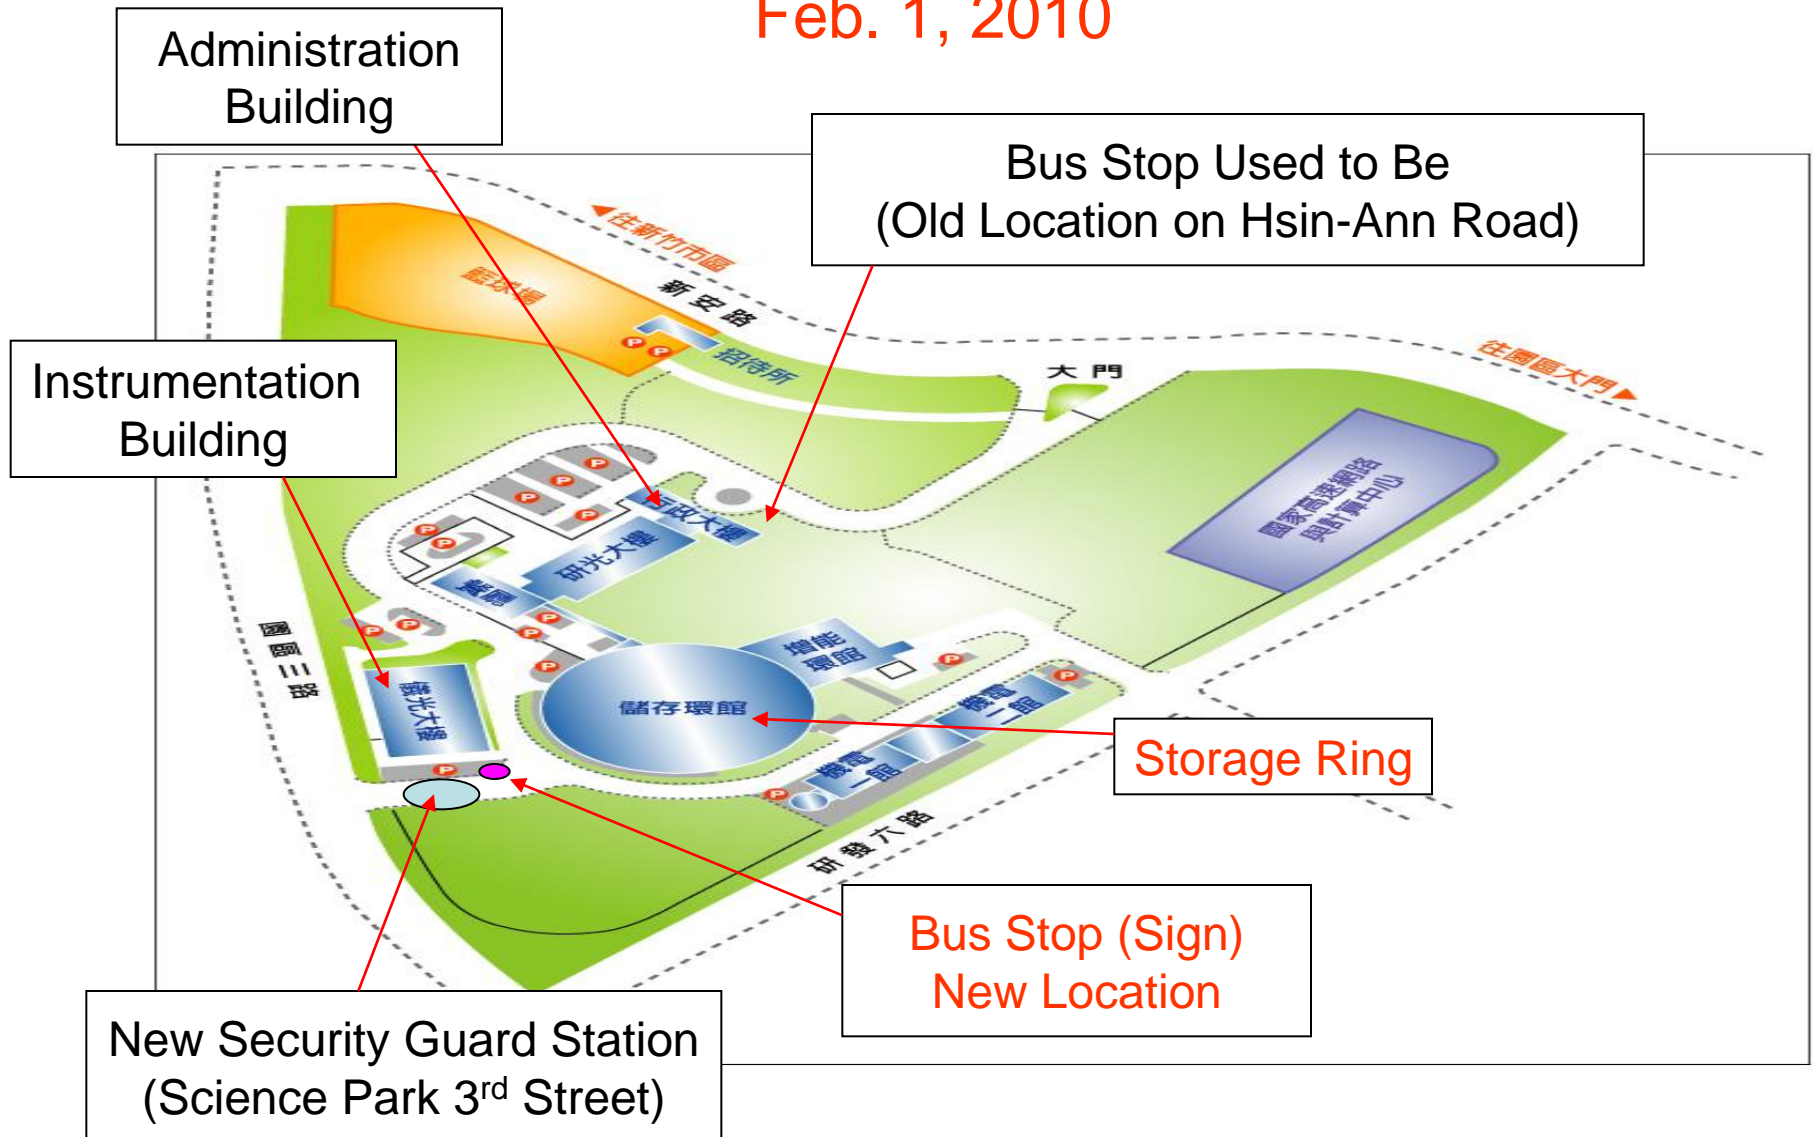

Starting Feb. 1, road construction is underway near the NTHU, Department of Humanities and Social Science, temporarily forcing the shuttles run between NSRRC and NTHU to change routes as followings: NTHU campus main gate ==> Library – Cafeteria - Female dormitory - Parking lot (near the entrance gate of southern campus) - TSMC Building ==> NSRRC.

This change takes immediate effect until further notice.

For further information, please contact NSRRC General Affairs Office, extension 2125.

3. Shuttles are available on Feb. 7 (Sunday)

In order to accommodate the event of [TPS Civil Construction Groundbreaking Ceremony] scheduled for Feb. 7 (Sunday), shuttles connecting between [National Tsing Hua Univ. <==> NSRRC] will operate on the regular schedules.

NO shuttle service is available on Feb. 6 (Saturday).

If you need further information, please contact the General Affairs Office, extension 2125.

Shuttle Bus Stop (re-located)

Feb. 1, 2010

Instrumentation Building